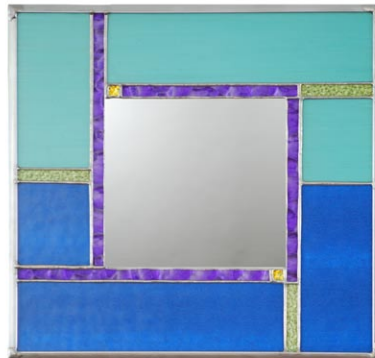

728 *Standing panel.*
14" x 34.5" x 5"

702 *Window panel.*
12" x 31"

Stream

Overall dimensions:
8" x 23.5" x 3"

729 aqua/blue/lime/fused inlay

WINDOW PANELS

Vortex

aqua/red/grey/bevels/fused inlay/rondel copper tubing

700 *Window panel.*
21.5" x 19"

730 *Standing panel.*
21.5" x 27" x 6"

Spring Thaw

Overall dimensions:
16" x 40"

699 aqua/blue/lime/purple/clear textures/bevels/fused inlays/copper tubing

NEW FOR 2020

WALL MIRRORS

These mirrors display well in groupings of 3, 4 or 6.

Choose primary colors. Secondary colors will vary unless specified OR have me create a set for you.

Color Study

Overall dimensions: 14" x 14"

- 238A lime/blue
- 238B aqua/blue
- 238C blue/purple
- 238D purple/aqua
- 238E red/black
- 238F gold/red
- 238G ivory/black

Janet Smith
www.lightimagesglass.com
(c)2020

NEW FOR 2020

WALL MIRRORS

Sunset

Overall dimensions: 13.5" x 33"
503 amber/coral/gold pink/
aqua/dichroic

Autumn

Overall dimensions: 30" x 24"
502 amber/coral/red/gold pink/aqua/dichroic/
copper inlay
May be hung vertically or horizontally.