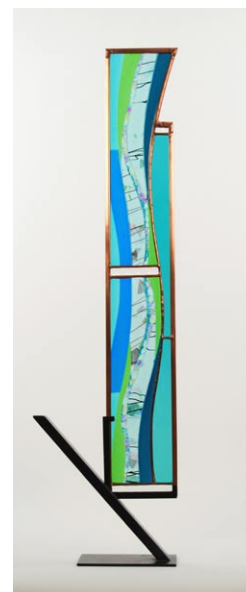

NEW FOR 2020

FREESTANDING PANELS

Riverbank

aqua/blue/lime/dk grey/fused inlays/copper tubing/dichroic

727 *Standing panel.*
14" x 33.5" x 5"

701 *Window panel.*
12" x 31.5"

Strata

amber/red/coral/aqua/dk brown/bevels/rondel/copper tubing/dichroic/moretti rod

728 *Standing panel.*
14" x 34.5" x 5"

702 *Window panel.*
12" x 31"

Stream

Overall dimensions:
8" x 23.5" x 3"

729 aqua/blue/lime/fused inlay

WINDOW PANELS

Vortex

aqua/red/grey/bevels/fused inlay/rondel copper tubing

700 *Window panel.*
21.5" x 19"

730 *Standing panel.*
21.5" x 27" x 6"

Spring Thaw

Overall dimensions:
16" x 40"

699 aqua/blue/lime/purple/clear textures/bevels/fused inlays/copper tubing

NEW FOR 2020

WALL MIRRORS

Aqua Dusk

Overall dimensions: 11" x 30.5"
340B aqua/blue/dichroic

Asia

Overall dimensions: 15" x 33"
504 ivory/red/black/gold leaf